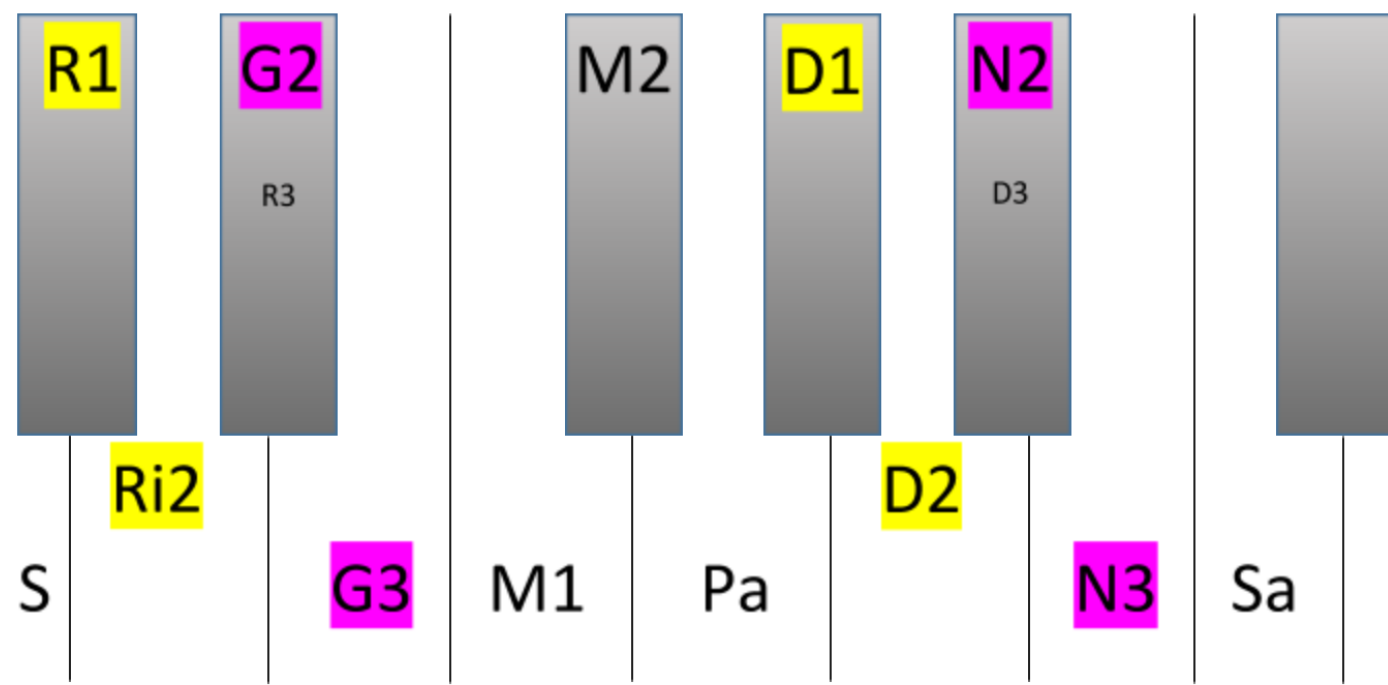

SWARAMS AND CHORDS

The swarams of a scale in the Key of "C"

C MAJOR

S G3 P

C MINOR

S G2 P

C AUGMENTED

S G3 D1

C DIMINISHED

S G2 M2

C MAJOR 7

S G3 P N3