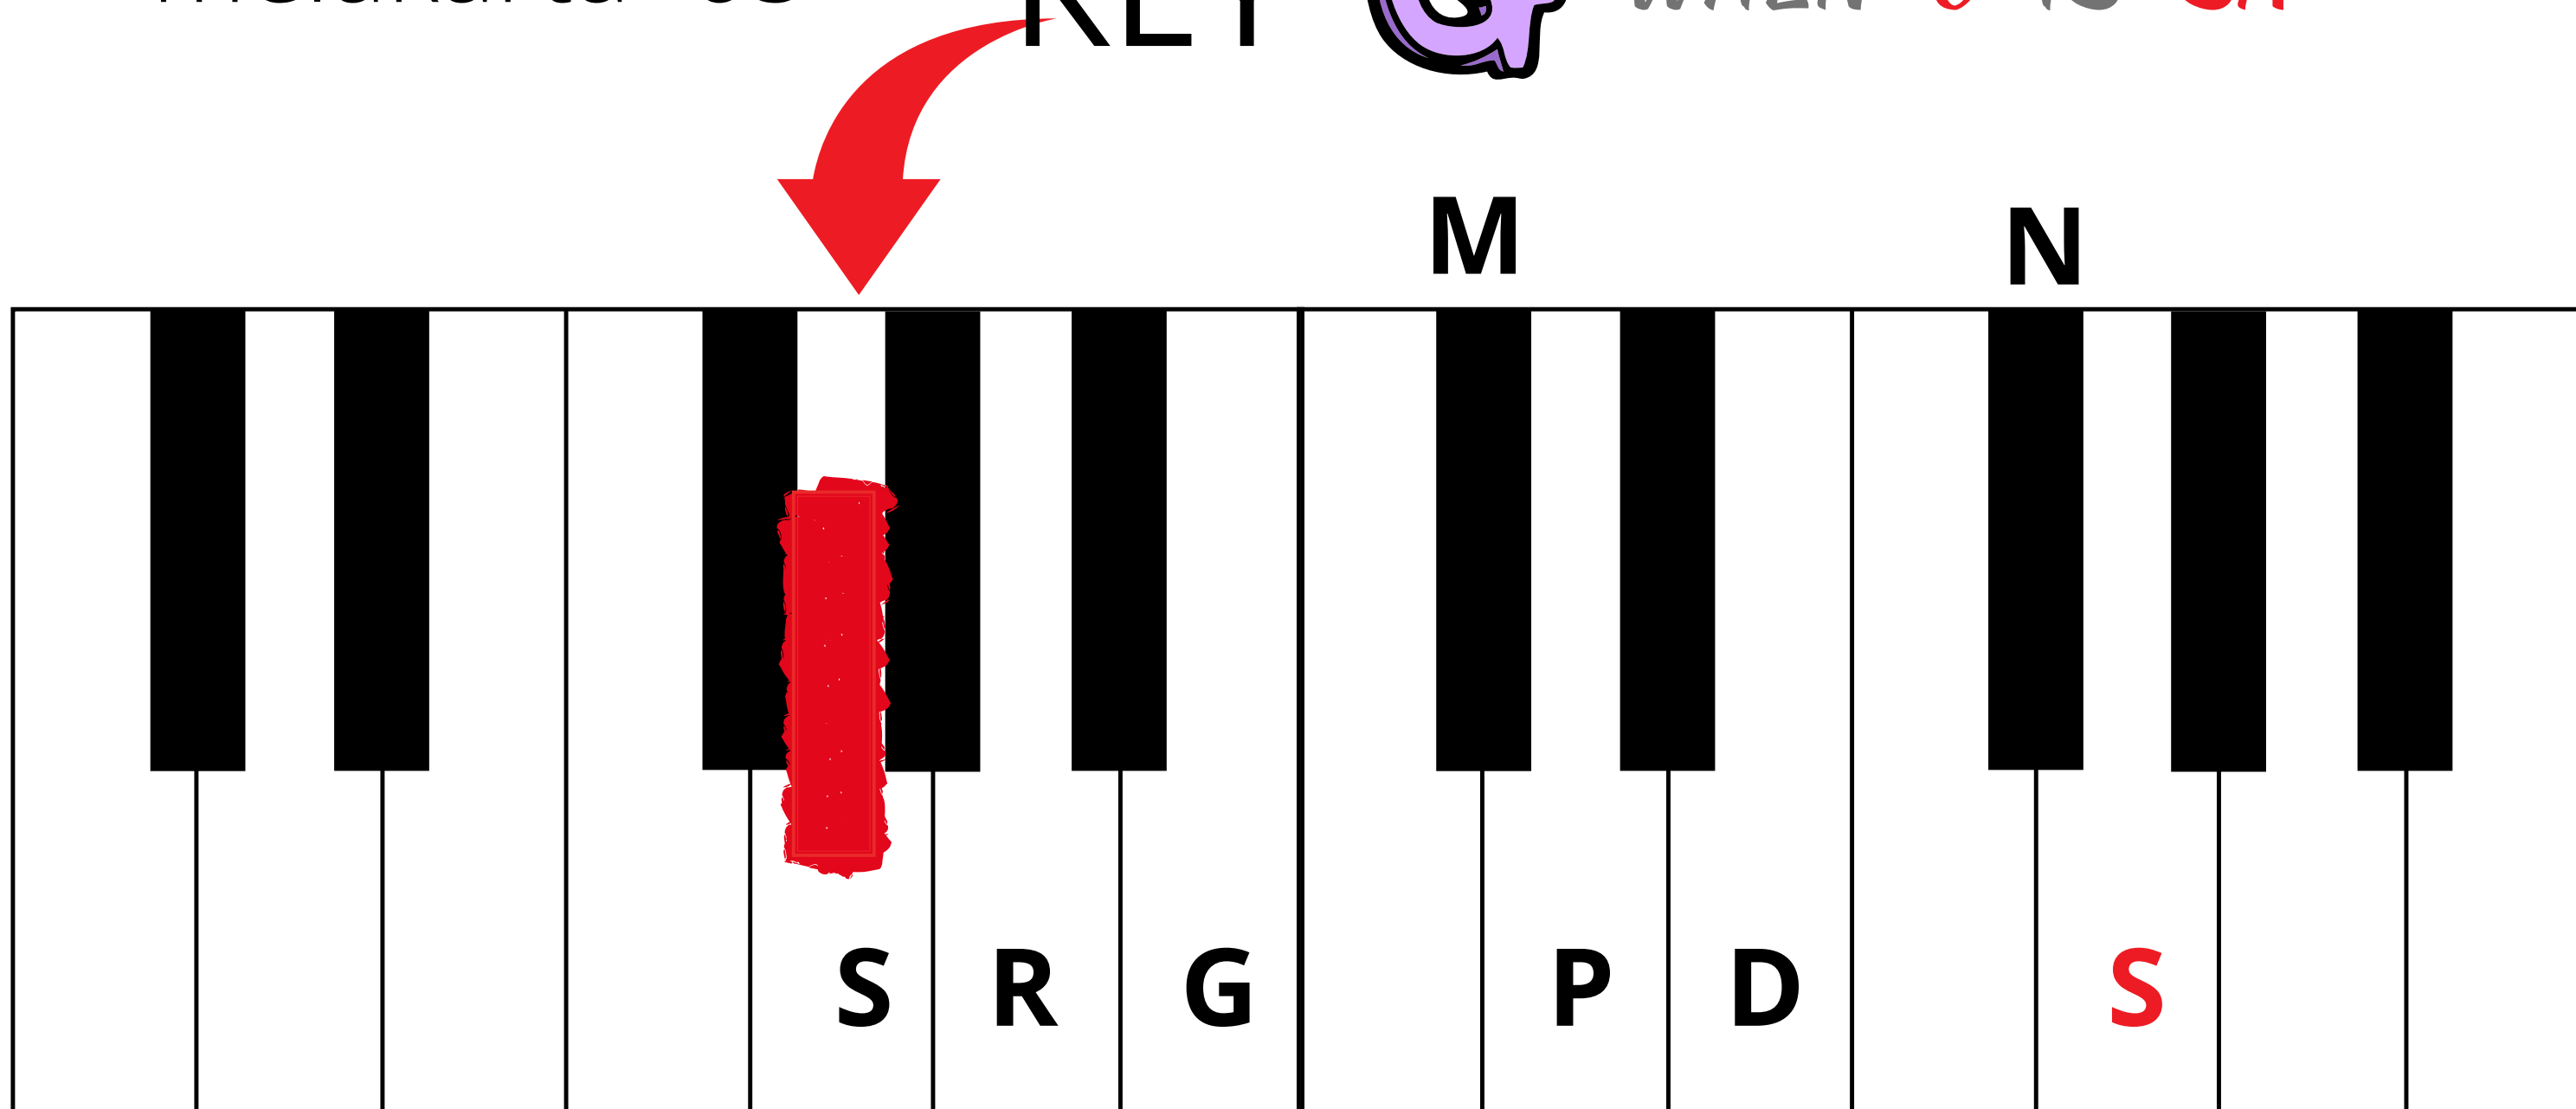

# SCALES FOR

*Play AND Sing along!*

## **KALYANI**

melakarta 65

KEY

WHEN "G" IS "SA"

KEY

WHEN "A" IS "SA"