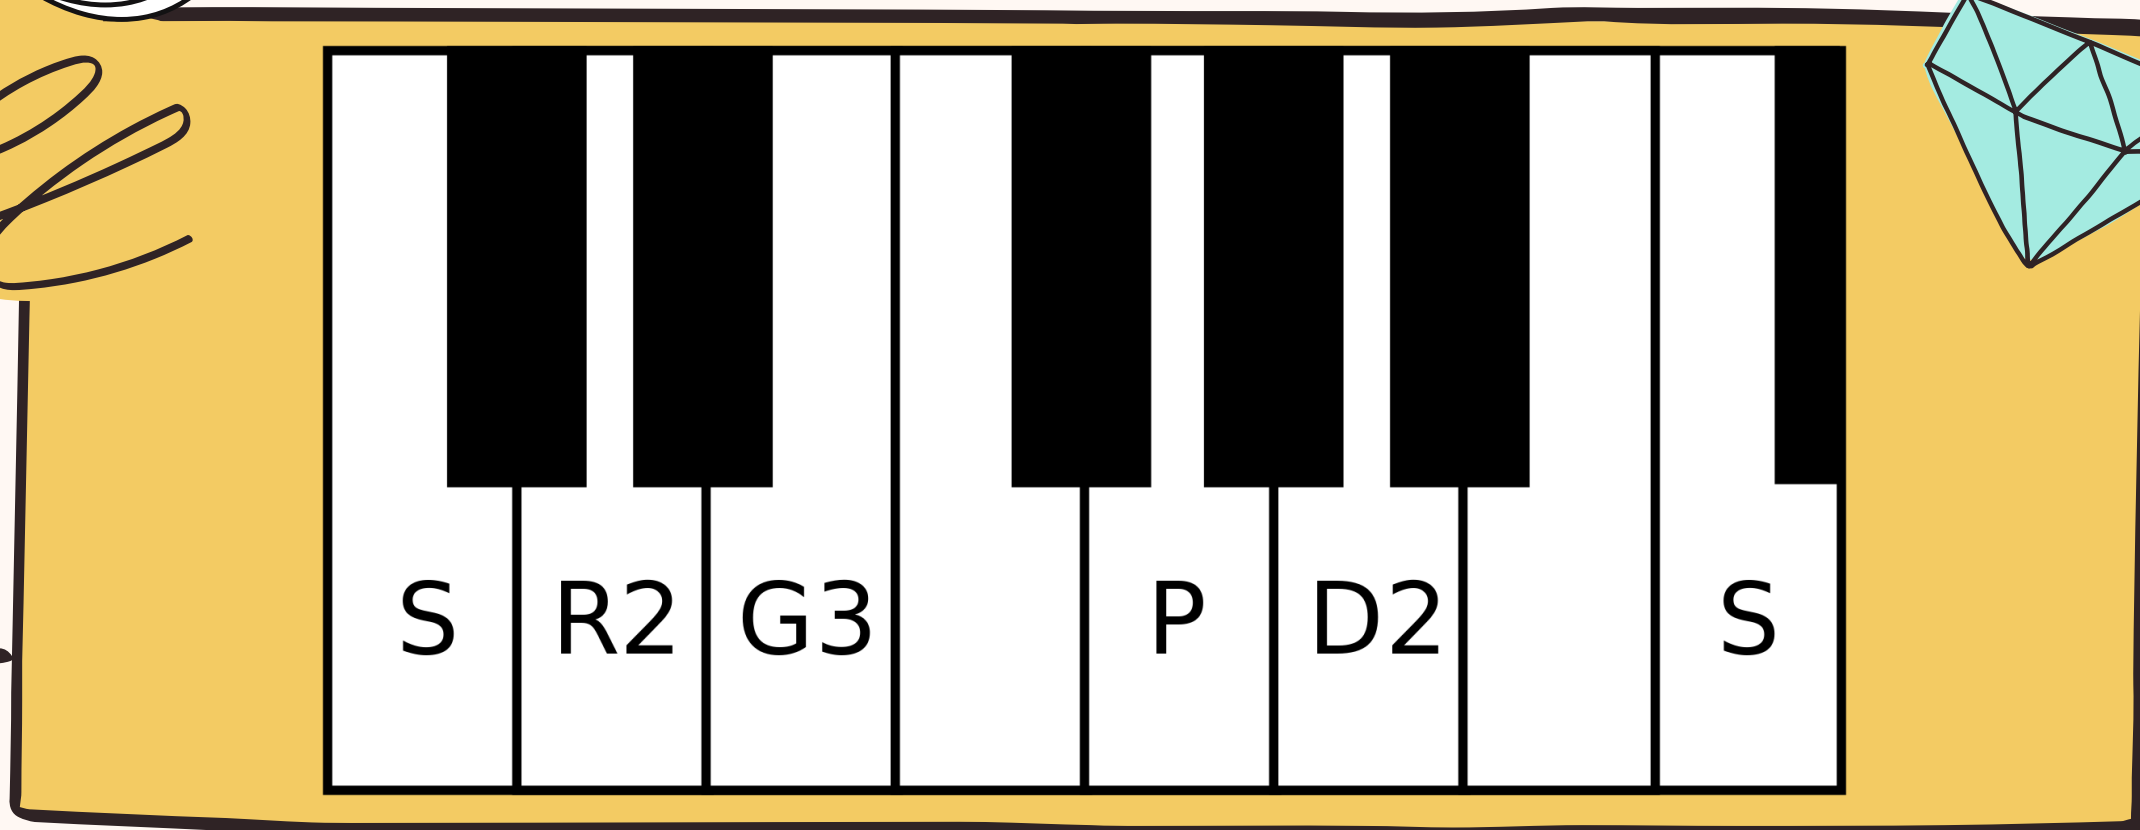

RAGA MOHANAM

28th mela HARIKHAMBOJI janyam

المحانم

pentatonic == audava
"JEEVA" swarams are GA & DHA
pleasing, enchanting

1

"PALLAVI" = melody of song

SS dp, pd,pgpdSd, p, dS,
giridhara gOpAla bAla (2)

pdSR GGG, GRSS R, R,
shyAmala sharIra kaushtubha hAra (2)