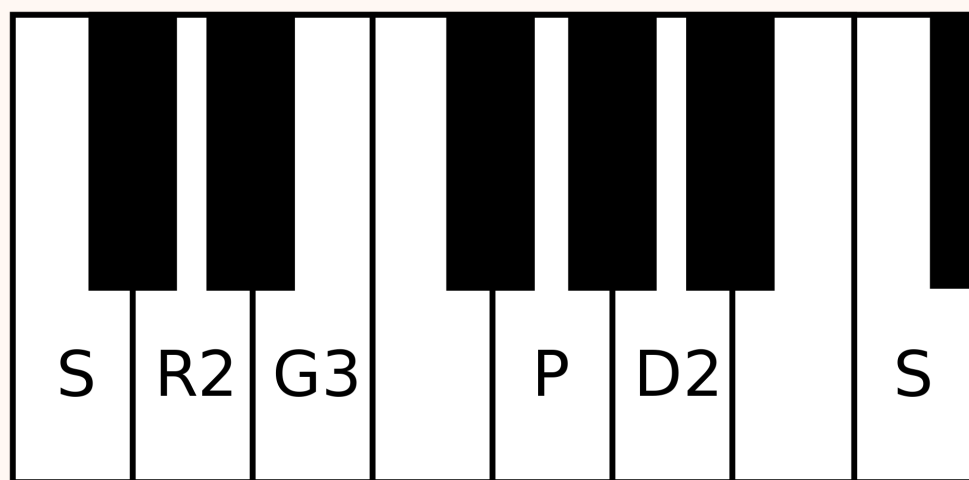

EKA THALAM 4 BEATS

الحنون

1

SRGP RGPD
GPDS PD**SR**
RSDP **SD**PG
DPGR PGRS

giridhara gOpAla bAla

4

scale practice

SRGPDS **SD**PGRS
RGPDS**R** RSDPGR
GPDSRG **GR**SDPG
PDSRGP **PG**RS**DP**

giridhara gOpAla bAla

2

SRGG RGPP
GPDD PD**SS**
SDPP DPGG
PGRR GRSS

giridhara gOpAla bAla

5

SS RR GG PP
RR GG PP DD
GG PP DD **SS**
SS DD PP GG
DD PP GG RR
PP GG RR SS

giridhara gOpAla bAla

3

SRG, RGP,
GPD, PD**S**,
SDP, DPG,
PGR, GRS,

giridhara gOpAla bAla

THERE IS RHYTHM IN OUR SOUL
WE ARE MUSIC AS A WHOLE